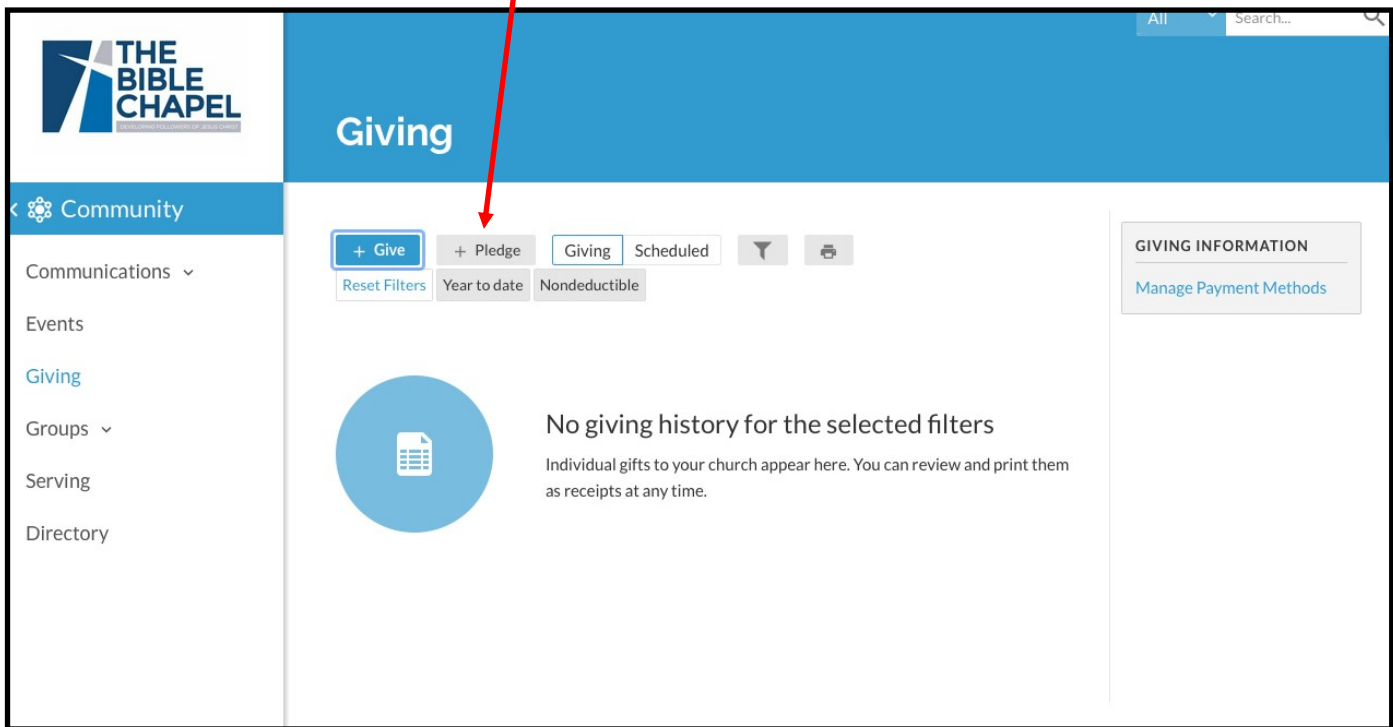

3. On the Giving page, you will see a blue **+Give button**. Next to that is the **+Pledge button**. Click on the **+Pledge button**.

4. Enter the amount of your pledge, and then choose the frequency from the drop-down button (annually, monthly, weekly, etc.). Then click on the blue **Save Pledge button**. You will receive an email once you meet your pledge.